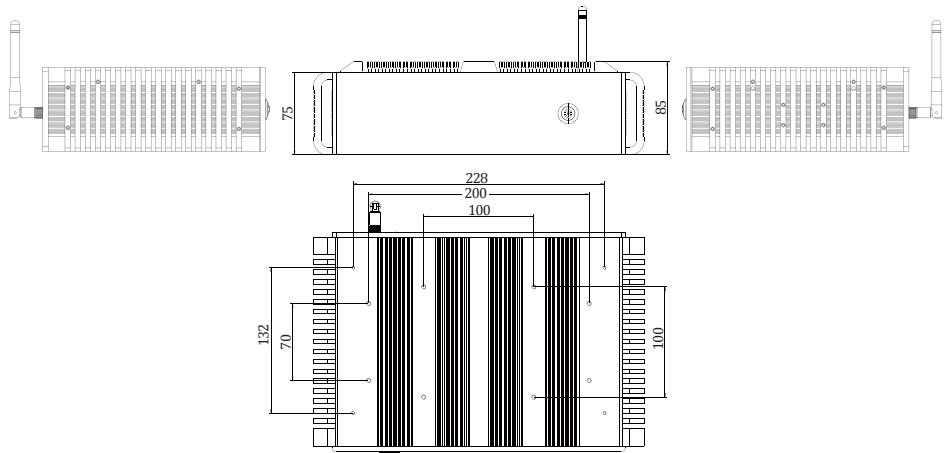

Technical Data :

- Dimension 75H x 300W x 200D mm
85H x 300W x 200D mm (CI170A/C)
- Material Aluminum
- Color Black
- Weight 2.9 Kg (Incl. M/B)
4Kg (Incl. CI170A/C M/B)
- Storage Space 1 x 2.5" HDD (available with 1 PCI Card)
- PCI card length 160 mm

More Functions

3G / 4G	Wi-Fi	DC +9 to +36V (CI847A/C)	GPS	4 x PoE	DIO	Optional LAN
---------	-------	--------------------------	-----	---------	-----	--------------

The above available functions outline the possibility with system, for more information please contact us.

Dimension

CI847A / CI770A/C

CI770A

CI770C