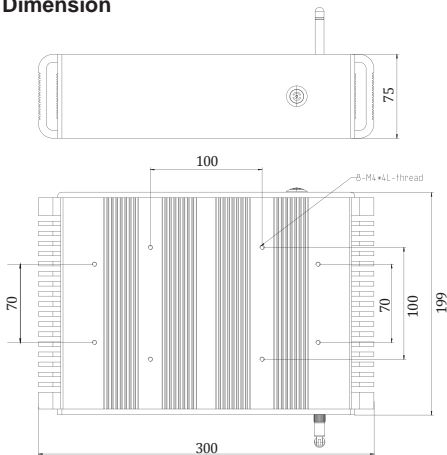

Technical Data :

- Dimension 75H x 300W x 200D mm
85H x 300W x 200D mm (CI170A/C)
- Material Aluminum
- Color Black
- Weight 2.9 Kg (Incl. M/B)
4Kg (Incl. CI170A/C M/B)
- Storage Space 1 x 2.5" HDD (available with 1 PCI Card)
- PCI card length 160 mm

CI847A / CI770A Back Panel

CI170A + E244P Back Panel

CI170C + E244P Back Panel

M/B information: (Please refer to M/B specification)

CPU Type	M/B Model	VGA	COM	LAN	USB	DVI / HDMI / DP	Audio	Others	Operation Temp	
									mSATA	SSD HDD
Intel 6th Gen Core™ i CPU	CI170A	N/A	6	2	4	DVI, HDMI, DP	N/A	1 x PCI / PCIe Slot	60°C	60°C
	CI170C	N/A	5	5	4	DVI, HDMI, DP	N/A	1 x PCI / PCIe Slot	60°C	60°C
Intel Mobile Ivy Bridge 1047UE 1.4Ghz i3/i7 CPU	CI770A/C	1	6	2	4	DVI + HDMI	YES	1 x PCI / PCIe Slot	60°C	60°C
	CI847A/C	1	6	2	4	DVI + HDMI	YES	1 x PCI / PCIe Slot	60°C	60°C

Dimension

CI847A / CI770A/C

CI770A

CI770C